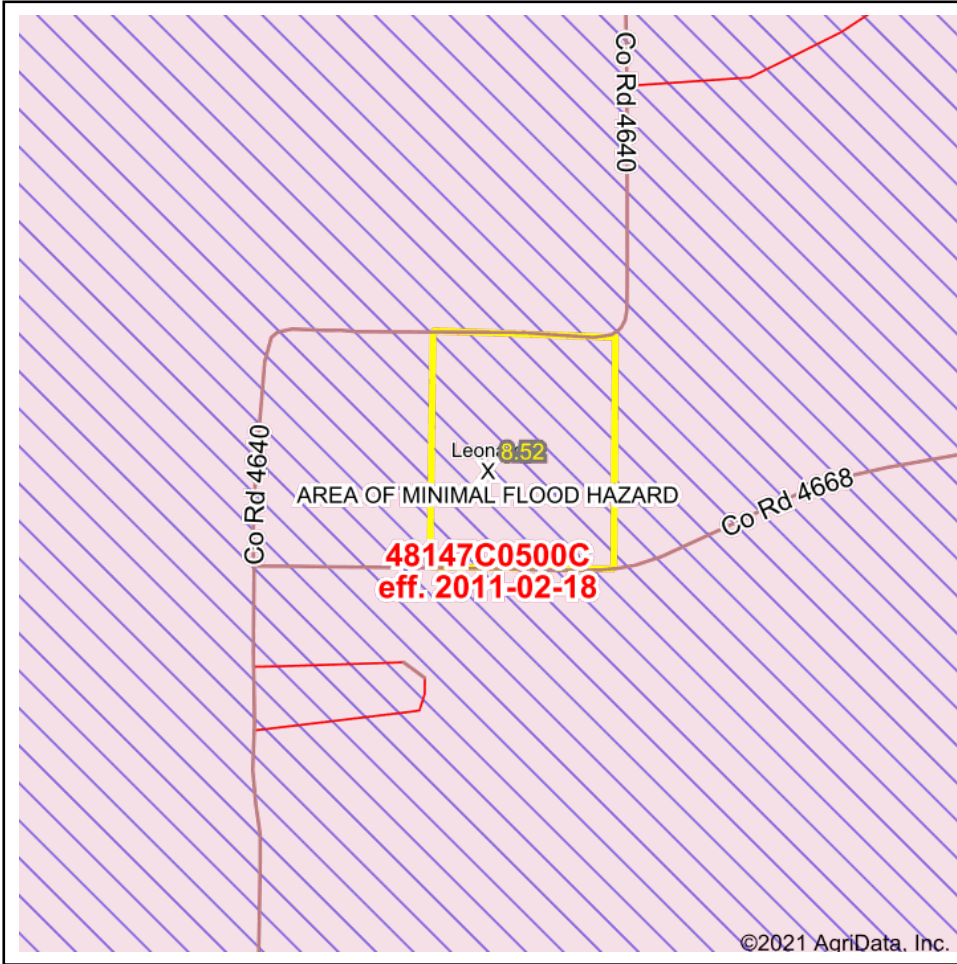

FEMA Report

State: TX Acres: 8.52
 County: Fannin Date: 4/7/2021
 Location:
 Township: Leonard

DAVID NORMAN
 REALTY ADVISORS
903-587-9898
www.DavidNormanRealtyAdvisors.com

Maps Provided By

 **surety**[®]
 CUSTOMIZED ONLINE MAPPING

© AgriData, Inc. 2021

www.AgriDataInc.com

Name	Number	County	NFIP Participation	Acres	Percent
FANNIN COUNTY	480807	Fannin	Regular	8.52	100%
Total				8.52	100%
Map Change	Date	Case No.	Acres	Percent	
No			0	0%	
Zone	SubType	Description	Acres	Percent	
X	AREA OF MINIMAL FLOOD HAZARD	Outside 500-year Floodplain	8.52	100%	
Total			8.52	100%	
Panel	Effective Date	Acres	Percent		
48147C0500C	2/18/2011	8.52	100%		
Total		8.52	100%		