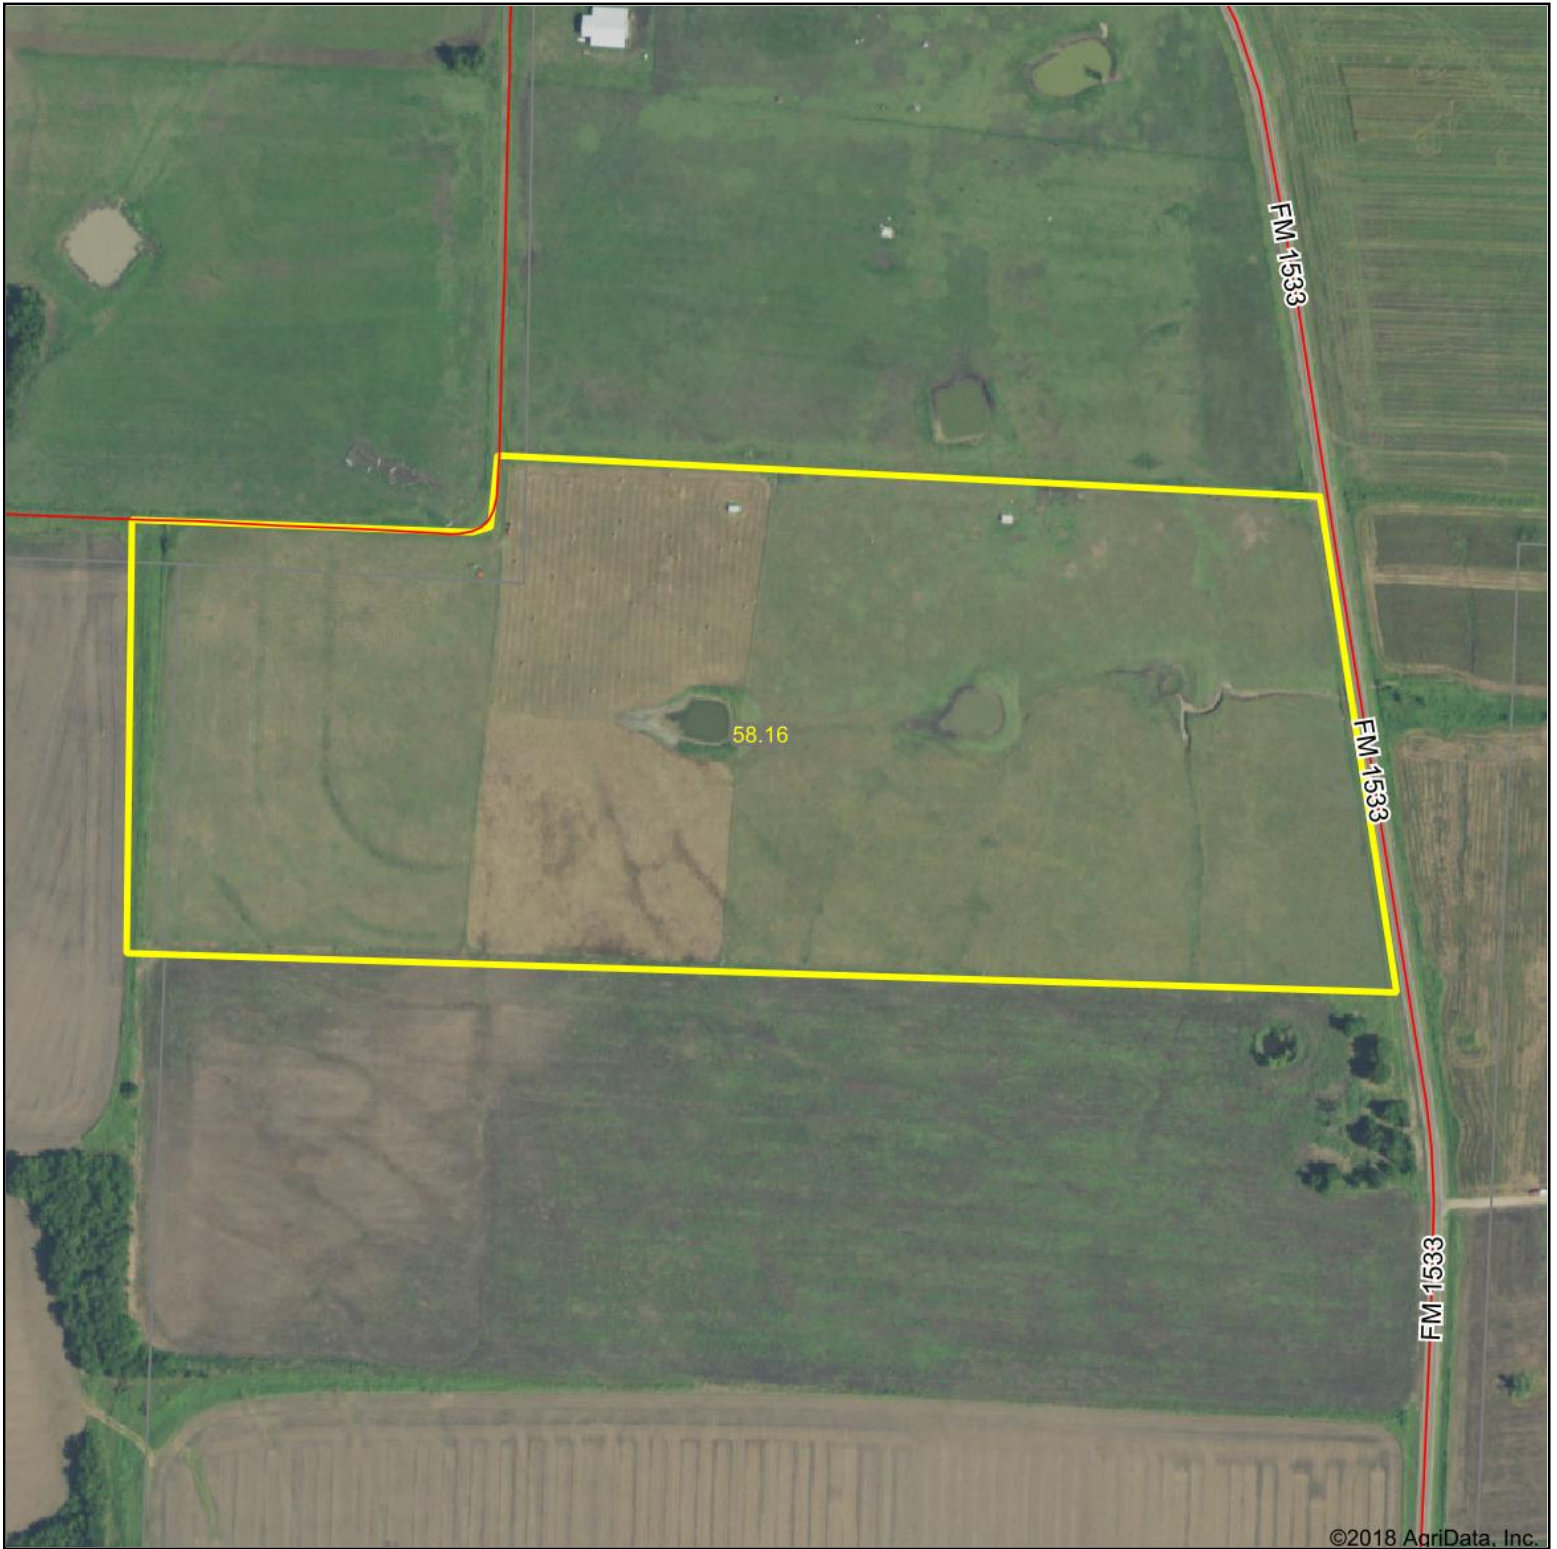

Aerial Map

©2018 AgriData, Inc.

map center: 33° 25' 43.58, -95° 44' 57.13

0ft 459ft 919ft

All property lines are approximate and are not guaranteed.

DAVID NORMAN
REALTY ADVISORS
903-587-9898
www.DavidNormanRealtyAdvisors.com