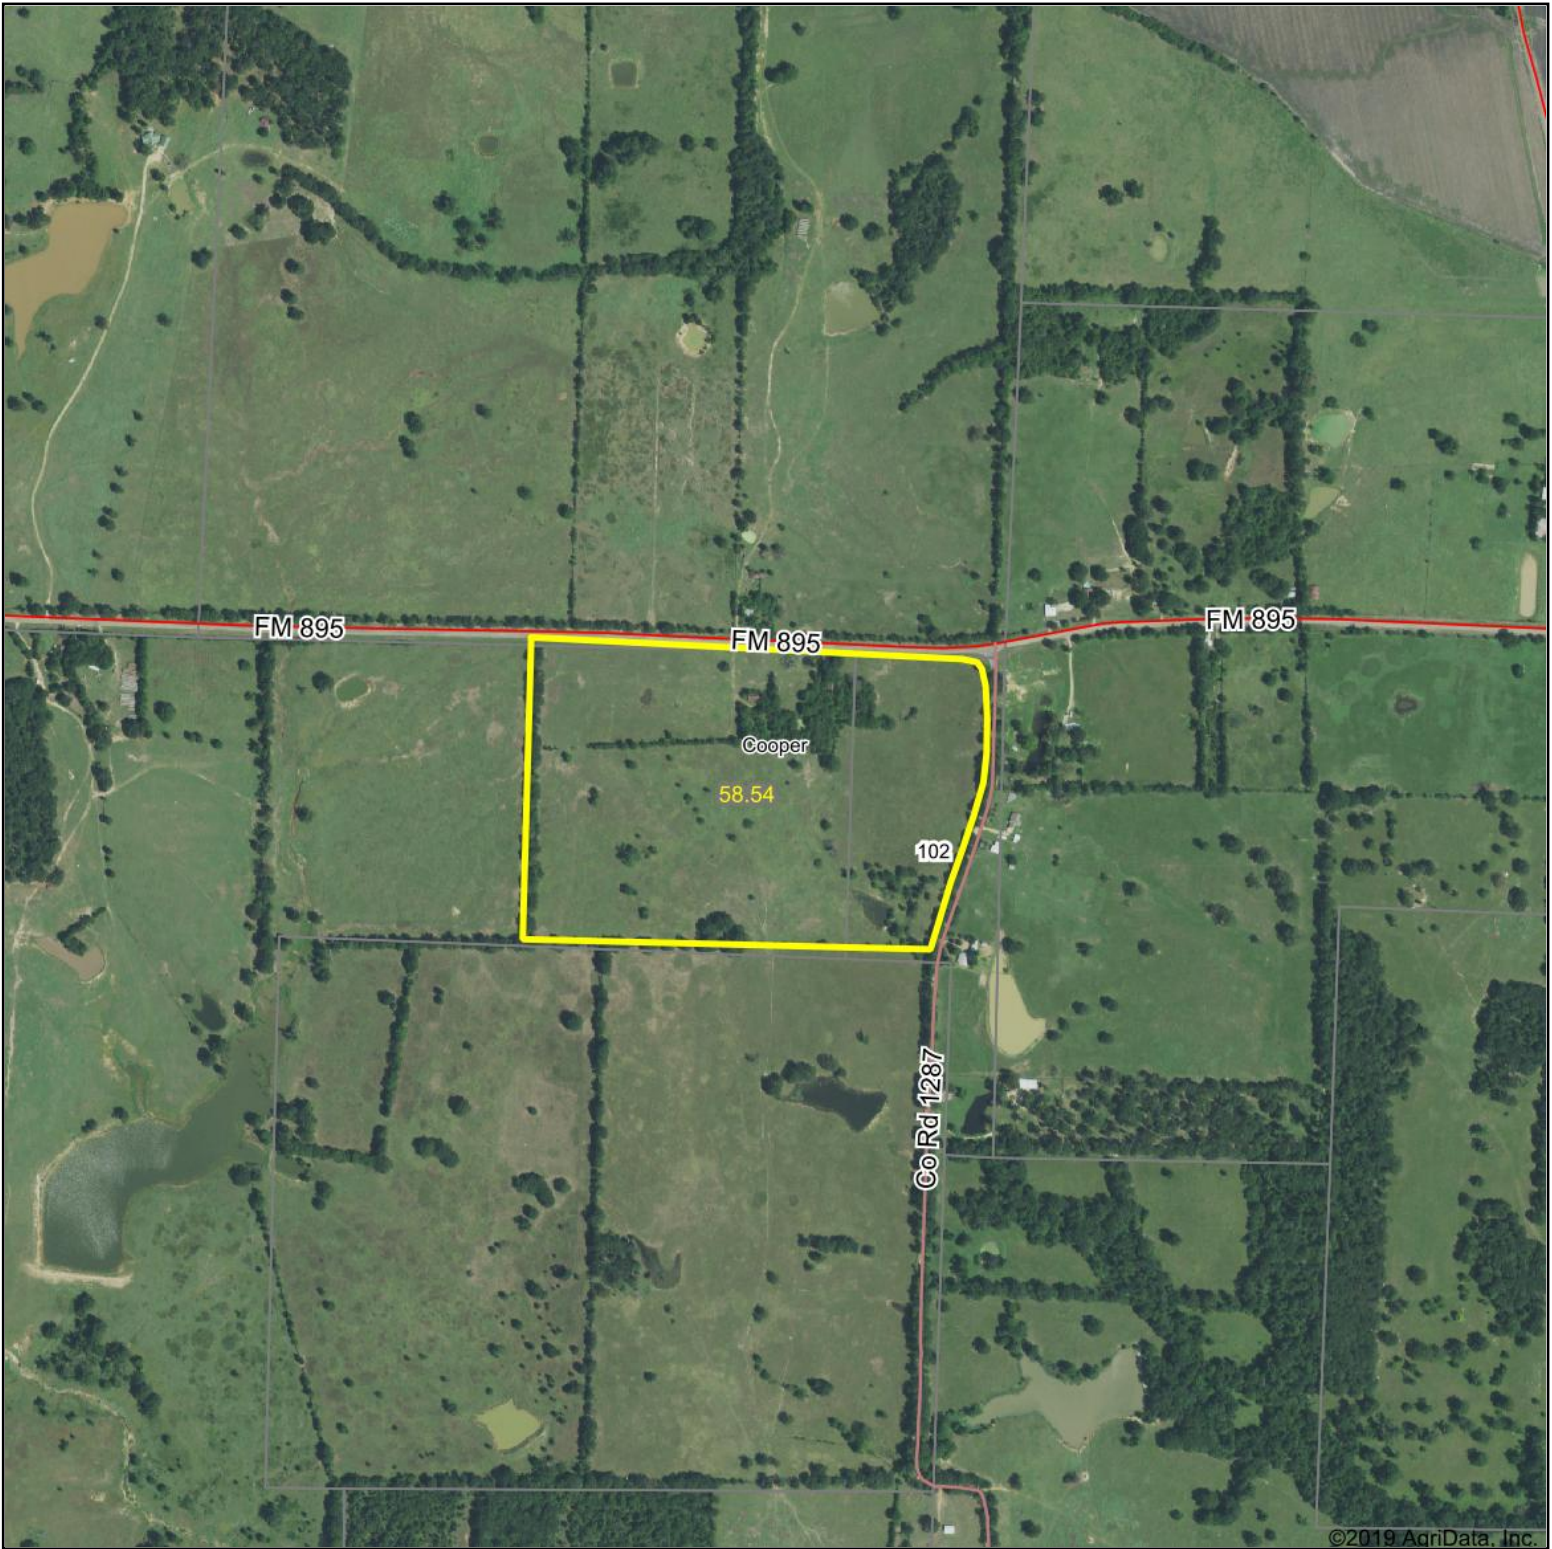

Aerial Map

©2019 AgriData, Inc.

Map Center: 33° 24' 14.74, -95° 26' 36.64

Delta County
Texas

1/30/2020

DAVID NORMAN
REALTY ADVISORS
903-587-9898
www.DavidNormanRealtyAdvisors.com

Maps Provided By:

© AgriData, Inc. 2019 www.AgriDataInc.com